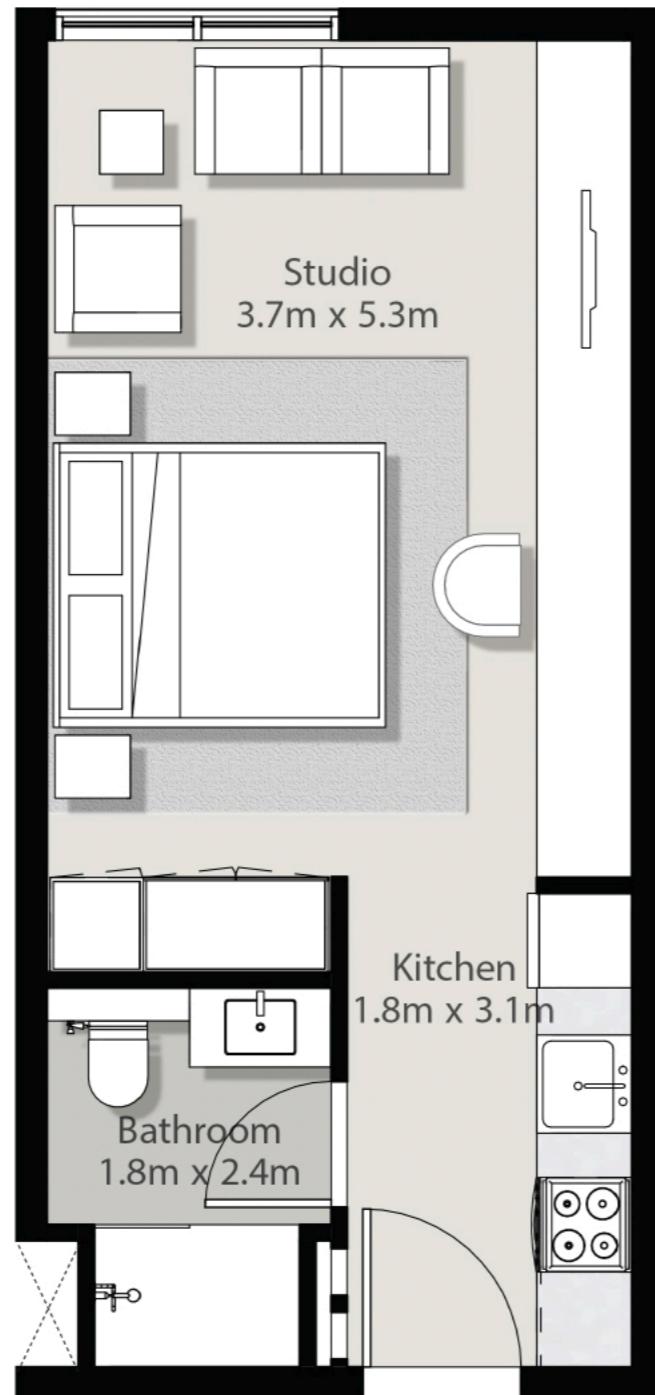

STUDIO TYPE B

STUDIO+1 BATH
TOTAL AREA : 358 SQFT

1st-6th Floor